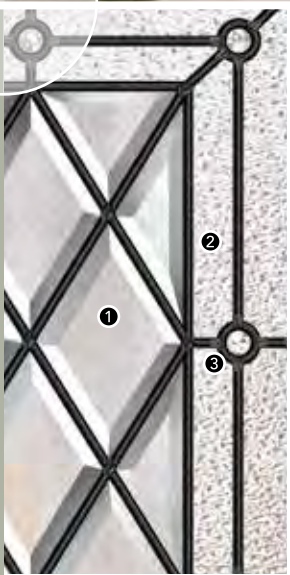

GLASS PRIVACY LEVELS

1. ANTIQUE PATINA CAMING
1. chinchilla beveled glass
  2. sparkolite glass
  3. mini jewel