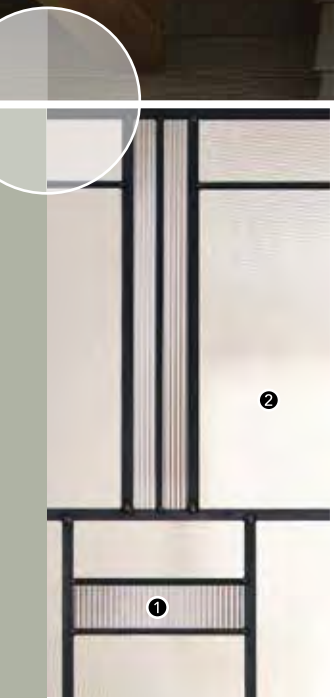

Belmont Smooth
Door: BS62-F2W

8' Belmont Mahogany
Doorlite: M-0862 Sidelites: S-3862

Steel Mark
Doorlite: M-0762 Sidelites: S-0762

Urban
Doorlites: S-0762

Steel Mark
Doorlite: M-0862 Sidelites: S-3862

GLASS PRIVACY LEVELS