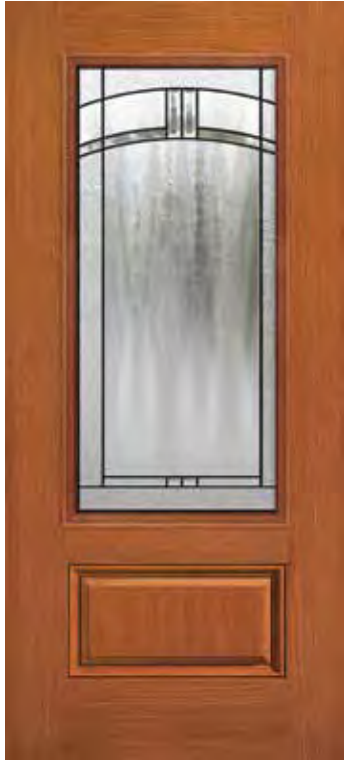

EMPIRE DECORATIVE GLASS COLLECTION

Belmont Oak
Doorlite: M-0766