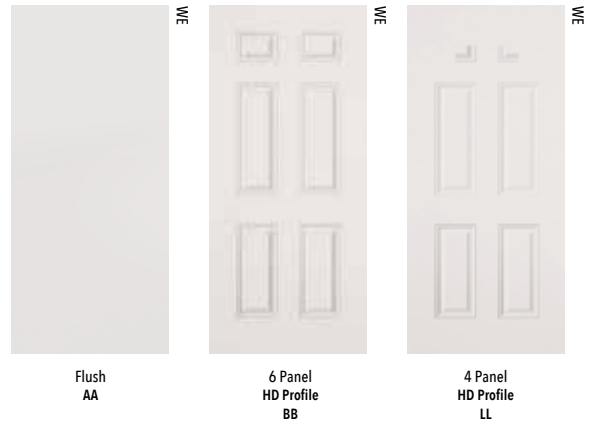

Door stiles are constructed with using 2" engineered lumber on the hinge side and 4" on the latch side. Engineered lumber is free of knots and is more rigid than traditional wood; resisting shrinking, bowing and twisting. 4" and 2" stile shown.

Steel Mark® Wood-Edge and Steel-Edge construction.

Providing a portfolio of products ensuring the right HD Steel door for your project. The polyurethane foam core offers superior thermal performance and added door strength. Beautiful, strong, secure.

During the lifetime of the door it may become necessary to adjust the door due to the normal settling of the house. Having a door with an adjusting hinge feature is perfect for this situation.

HD Profile