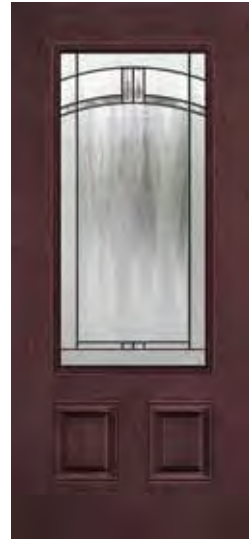

Belmont Mahogany
Doorlite: M-0766