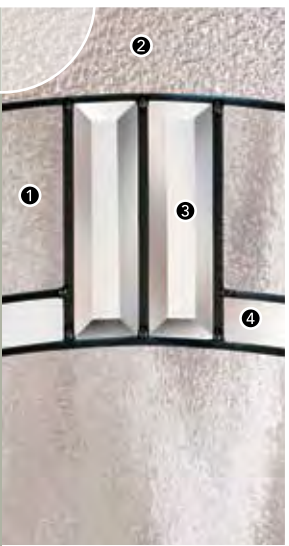

GLASS PRIVACY LEVELS

ANTIQUÉ PATINA CAMING

1. chinchilla glass
2. granite glass
3. clear beveled glass
4. clear glass