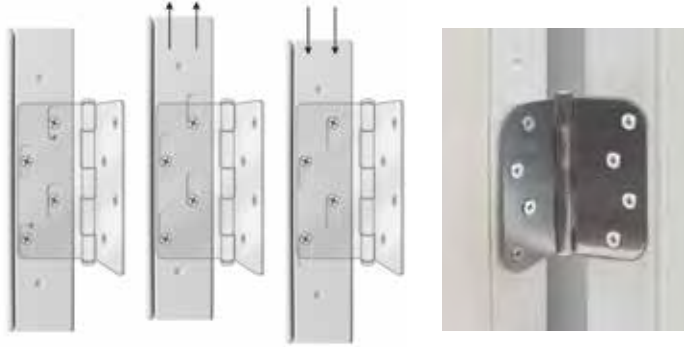

Steel Pro® Construction Series 6'8"

Adjustable Hinge Prep for Steel-Edge Doors

Adjusting the door during normal pre-hanging and installation should not be necessary; as the door leaves the factory with the hinge reinforcements pre-set at correct locations.

During the lifetime of the door it may become necessary to adjust the door due to the normal settling of the house. Having a door with an adjusting hinge feature is perfect for this situation.