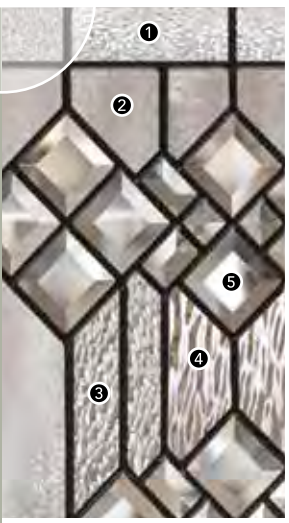

Flush Glazed

Belmont Smooth
Door: BS76-F2W

Steel Mark
Doorlite: M-0776 Sidelites: S-0776 Transom: RC-M-76

Belmont Mahogany
Doorlite: M-0776 Sidelites: S-0876

Belmont Oak
Doorlite: M-0676

Steel Mark
Doorlite: M-0676 Sidelites: S-0676