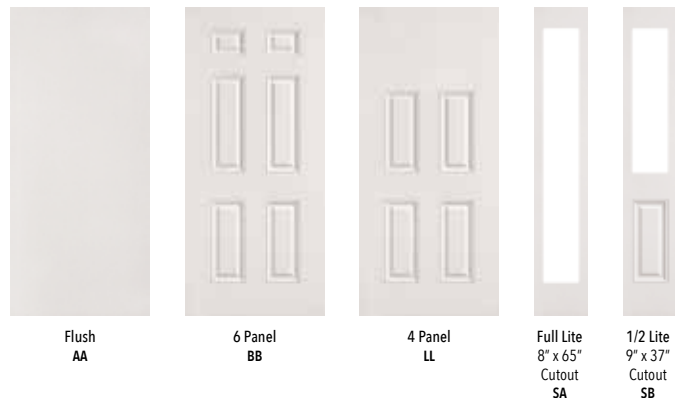

Belmont® White Oak Series 6'8"