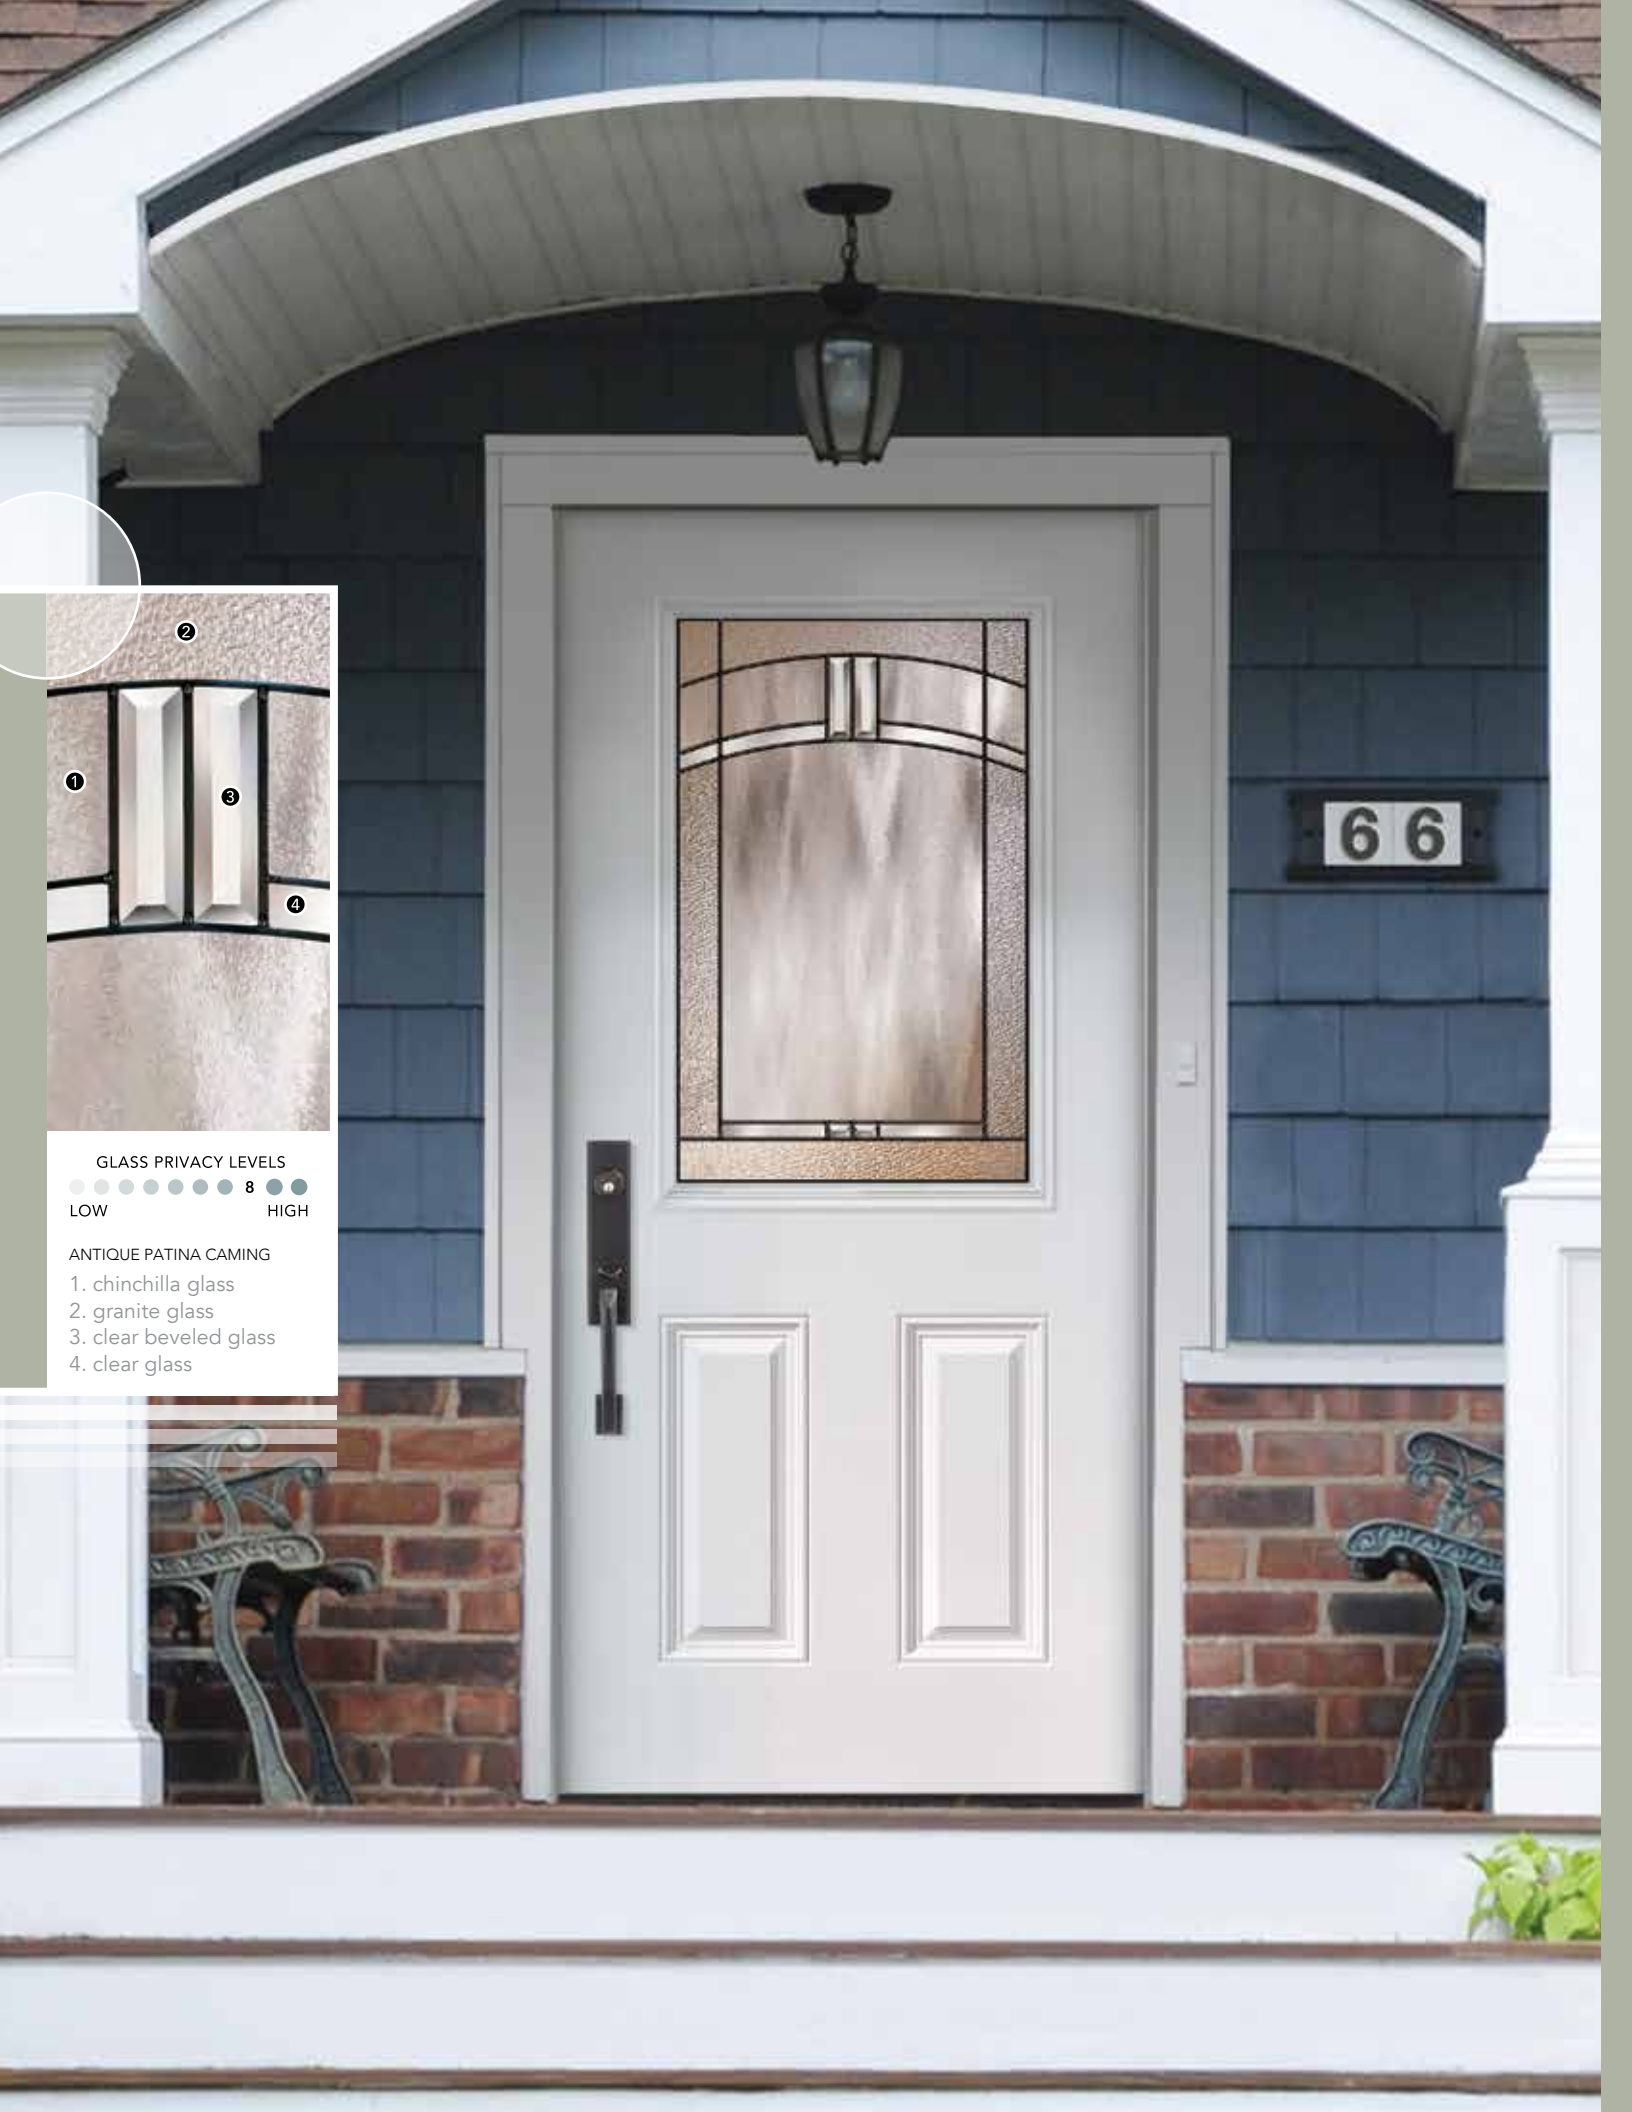

Belmont Mahogany
Door: 2 Panel Euro Sidelites: SZ-8468

Steel Mark
Sidelite: S-0768

Steel Mark
Doorlite: M-0768

GLASS PRIVACY LEVELS

ANTIQUÉ PATINA CAMING

- 1. chinchilla glass
- 2. granite glass
- 3. clear beveled glass
- 4. clear glass