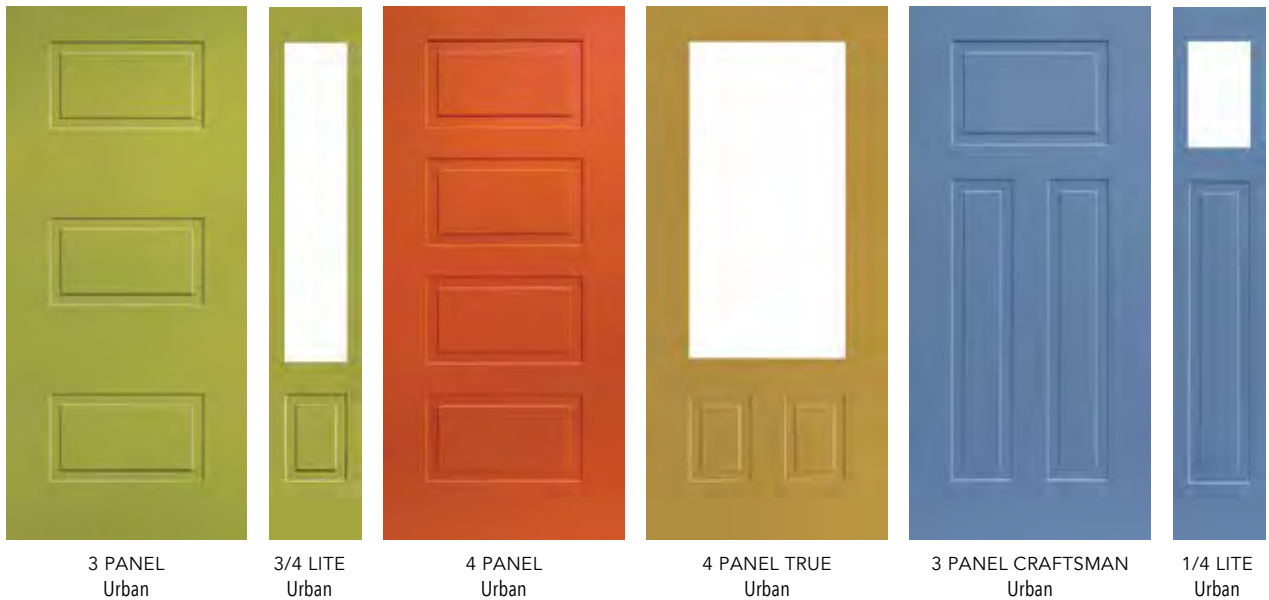

URBAN DOOR SERIES

Strength Superior rust inhibition and polyurethane foam core.

Durability Top quality 24-gauge galvanized steel construction offers superior durability and tested performance.

Security Solid reinforcements ensure that hardware is mounted securely.

Construction Urban door series carry wood-edge or steel-edge door construction.

Glass Clear, textured or decorative glass options reflect an entrance with distinctive style.

We value the elements of a strong customer relationship. In response, we've developed a comprehensive understanding of the essential features that allow our customers to express their individuality. This drives us to use our fundamental vision and insight into making superior and sustainable products for many years to come.