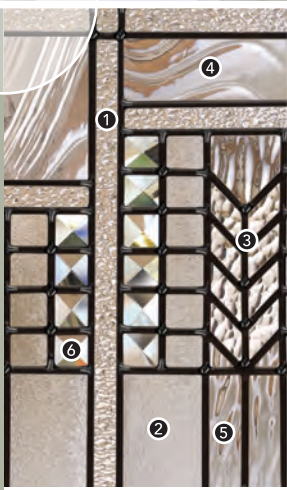

Steel Mark
Sidelite: S-0898

Steel Mark
Doorlite: M-0898

Steel Mark
Sidelite: S-0898

Steel Mark
Doorlite: M-4398

Steel Mark
Doorlite: M-0798

Steel Mark
Sidelite: S-0798

GLASS PRIVACY LEVELS

ANTIQUE PATINA CAMING