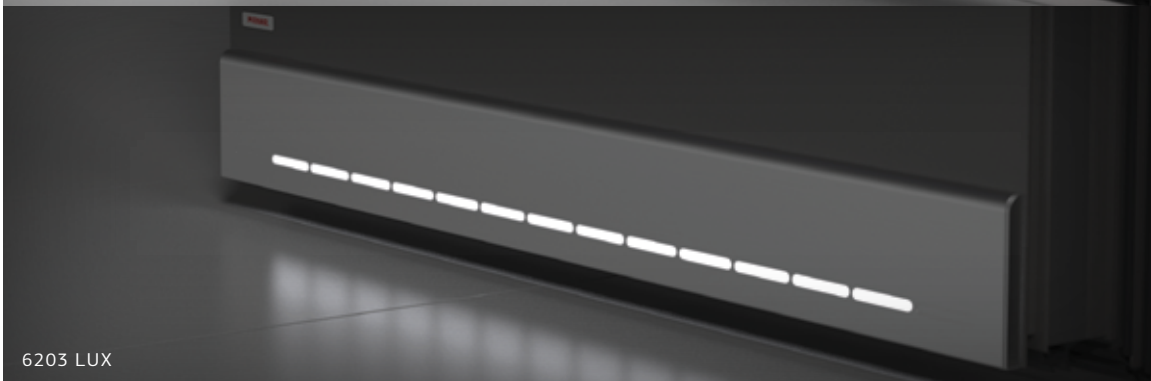

STAINLESS STEEL PROTECTIVE TRIM

6267

6203

6203 LUX

6202-1 PEEPHOLE CHROM

6011 SCRATCH PROTECTION

6222-1 DIGITAL PEEPHOLE

OPTIMUM TABLE OF CONTENTS