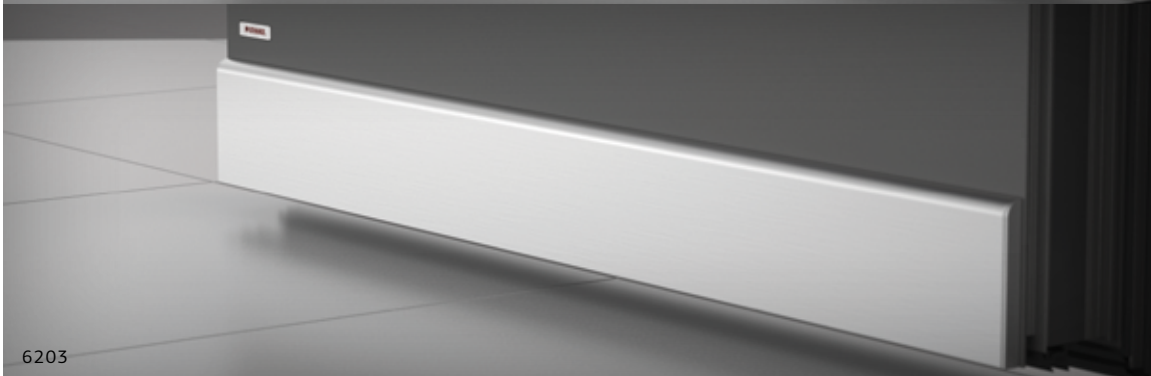

STAINLESS STEEL PROTECTIVE TRIM

6267