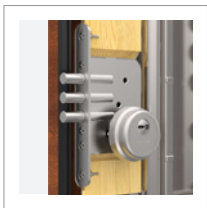

RC4

GERDA®
STAR 60

EXCELLENT ACOUSTIC COMFORT AND THE HIGHEST LEVEL OF SAFETY

UNIQUE TUBULAR KEY

Patented RIM6000 lock cylinder with a tubular key with over 4 billion code combinations.

FILLING

HCFC-free polyurethane foam with a soundproofing plate providing excellent acoustic performance.

LATTICE

A lattice with thickened steel channel bars and hardened rods in the steel body of the door leaf.

VIEWER

Wide-angle viewer as standard with a very good optical performance.

ADDITIONAL LOCK

Additional class 6 lock with a class 5 or class 6 lock cylinder.

**MAIN LOCK
14 LOCKING POINTS**

Unique class 7 main lock with 11 mobile and thickened bolts.

AUXILIARY LOCKS

Auxiliary upper and lower locks controlled from the main lock.

3 THREE-PIECE HINGES

Reinforced three-piece hinges with a disassembly lock and elegant caps.