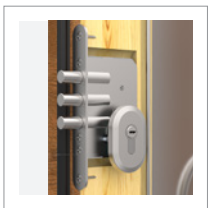

 for door portal or door trim installation

KEYED ALIKE SINGLE KEY SYSTEM

RIGID CHAIN*

RC2 / RC3*

GERDA® COMFORT 60

GREAT COMFORT AND SAFETY AT A GOOD PRICE

VERTICAL DEADBOLT*

Anti-burglary vertical bar controlled from the main lock. Available in the RC3 package.

FILLING

Special filling providing good acoustic comfort.

BARS*

Specially developed design of thickened and hardened steel bar protecting against burglary. Available in RC3 class.

VIEWER

Wide-angle viewer as standard with very good optical parameters.

3D HINGE WITH CAPS

Hinges adjustable in three planes with caps matching fitting's colour.

ADDITIONAL LOCK

Additional class 6 top lock with an anti-burglary class 5 or 6 lock cylinder.

MAIN LOCK

Class 7 main lock with thickened and reinforced deadbolt with class 5 or class 6 anti-burglar lock cylinder.