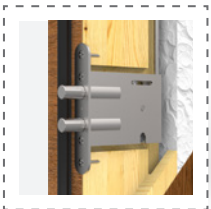

3D HINGE WITH CAPS

Hinges adjustable in three planes with caps matching fitting's colour.

ADDITIONAL LOCK

Additional class 6 top lock with an anti-burglary class 5 or 6 lock cylinder.

MAIN LOCK

Class 7 main lock with thickened and reinforced deadbolt with class 5 or class 6 anti-burglar lock cylinder.