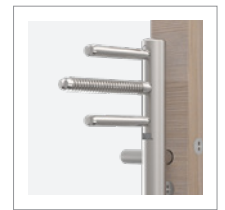

3D HINGE WITH CAPS

Hinges adjustable in three planes with caps matching fitting's colour.

2 MOVABLE DEADBOLTS*

Reinforced horizontal deadbolts on the hinge sides controlled from the main lock. Available in RC4 class.