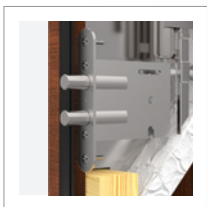

RC4

GERDA®
STAR 60

EXCELLENT ACOUSTIC COMFORT AND THE HIGHEST LEVEL OF SAFETY

UNIQUE TUBULAR KEY

Patented RIM6000 lock cylinder with a tubular key with over 4 billion code combinations.

FILLING

HCFC-free polyurethane foam with a soundproofing plate providing excellent acoustic performance.

LATTICE

A lattice with thickened steel channel bars and hardened rods in the steel body of the door leaf.

VIEWER

Wide-angle viewer as standard with a very good optical performance.

ADDITIONAL LOCK

Additional class 6 lock with a class 5 or class 6 lock cylinder.

**MAIN LOCK
14 LOCKING POINTS**

Unique class 7 main lock with 11 mobile and thickened bolts.

AUXILIARY LOCKS

Auxiliary upper and lower locks controlled from the main lock.

3 THREE-PIECE HINGES

Reinforced three-piece hinges with a disassembly lock and elegant caps.

3 MOVABLE DEADBOLTS

Reinforced horizontal deadbolts on the hinge sides controlled from the main lock.

3 FIXED BOLTS

Fixed bolts protecting against forcing the door.

DOOR FRAMES

FA

FT

FA PORTAL for door portal or door trim installation